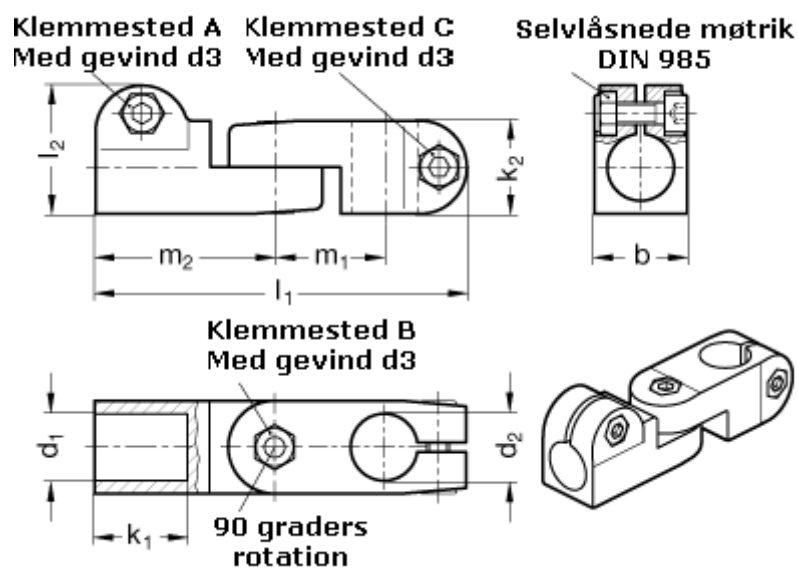

Article number: 20283B14B162SW

Description: E+G swivel clamp
GN283-B14-B16-2-SW

Measures

$b = 25$	$m_1 = 29.5$
$d_1 = B14$	$m_2 = 48.5$
$d_2 = B16$	
$d_3 = M 6$	
$k_1 = 25$	
$k_2 = 25$	
$l_1 = 100$	
$l_2 = 34.5$	